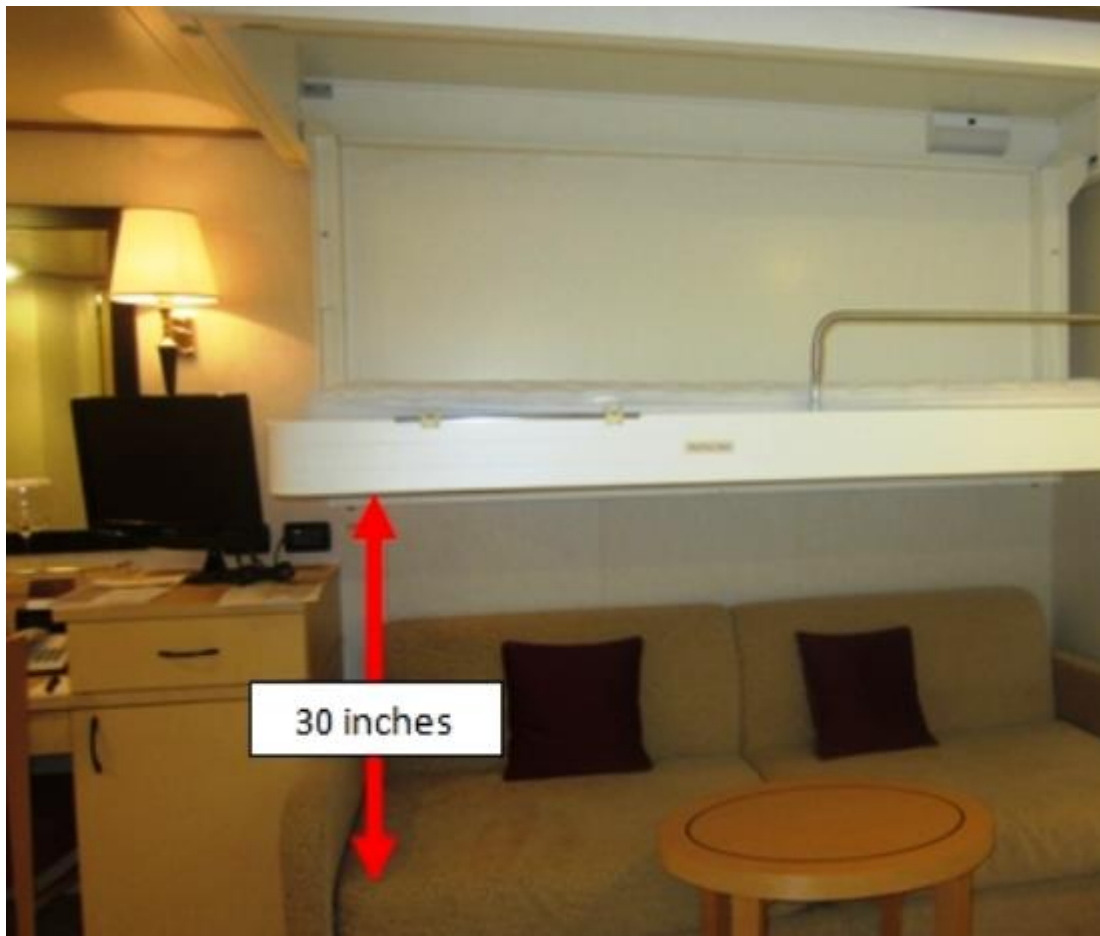

## What is the size of the bed/sofa bed?

<b>Bed Size</b>	
Single Beds	33W x 77L inches
Double Beds	66W x 77L inches
Upper Pullman	31.5W x 71L inches
<b>Bedding Size</b>	
Single Bed Sheets	70W x 107L inches
Double Bed Sheets	113W x 122L inches
<b>Sofa Beds</b>	
Single Sofa Beds	30-35W x 75-78L inches ( <b>QV &amp; QE</b> ) 35.5-41W x 79 inches ( <b>QM2</b> )
Double Sofa Beds	56W x 79L inches ( <b>QV &amp; QE</b> ) 40-51.5W x 77-79L inches ( <b>QM2</b> )

There is approximately 30 inches clearance between the lower berth / sofa and an upper berth when in use (where applicable)

Upper berths are around 50 inches from the floor.

### **Space Under The Bed**

The space underneath the bed, which often allows sufficient storage space for luggage, is approximately 14 inches from the floor to the top of the bed frame.